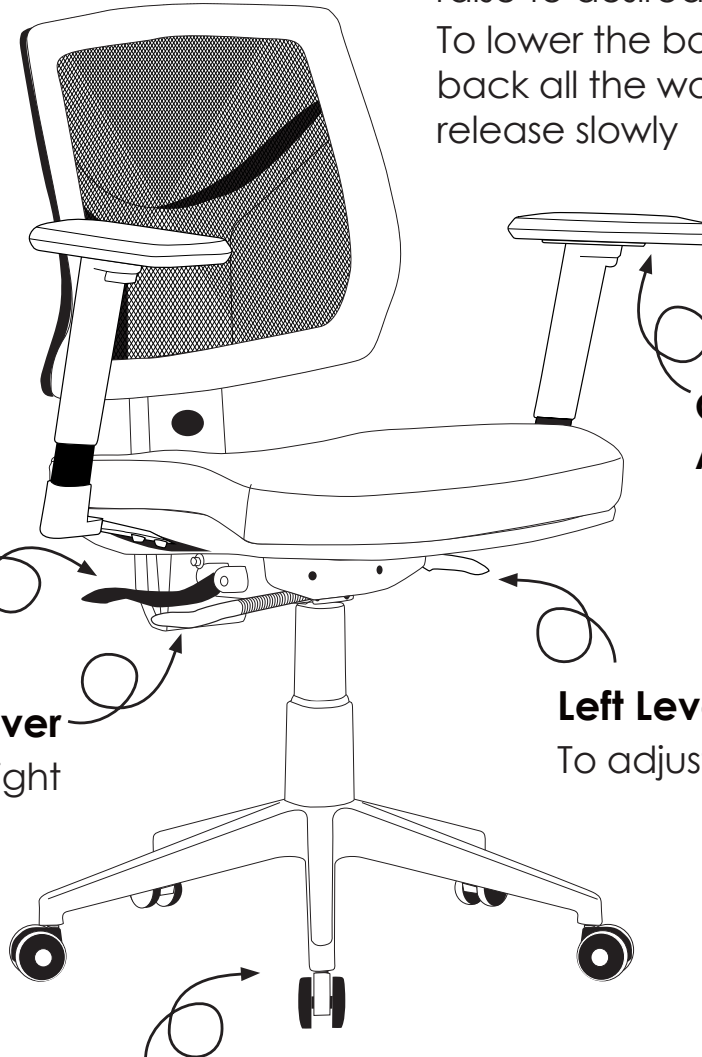

VESTA

» INSTRUCTIONS OF USE

X Do not use as a step ladder

To adjust back height hold back with two hands while seated and raise to desired height

To lower the back height raise back all the way to the top and release slowly

Optional Adjustable Arms

Right Back Lever
To adjust back angle

Right Front Lever
To adjust seat height

Left Lever
To adjust seat angle

Five-star Base and Castors

Use soft tyred castors for tiles

Use hard tyred castors for carpet